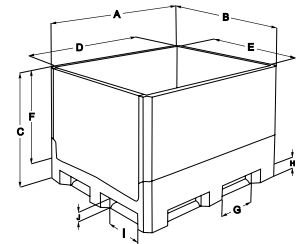

*Patented process #5,628,858 owned by The Kennedy Group.

Interested in recycling your plastic containers at the end of their service life? "Recycle with ORBIS" is a convenient program designed to effectively recover, recycle and reprocess plastic containers into other useful products. To learn more, contact your ORBIS Sales Representative.