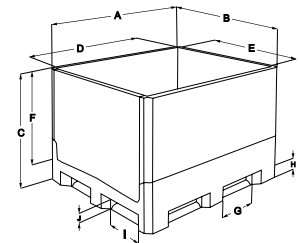

Specifications (continued)

Model	Fork Openings				40' ISO Container Quantities (w/o covers)		53' Truckload Quantities (w/o covers)	
	Height		Width		Collapsed	Assembled	Collapsed	Assembled
	Long Side (H)	Short Side (J)	Long Side (G)	Short Side (I)				
GP4048-32	4.5 (114.3)	4.5 (114.3)	11.8 (299.7)	11.8 (299.7)	126 N/A	54 N/A	240 N/A	90 N/A
GP4048-32	3.25 (82.6)	3.25 (82.6)	11.8 (299.7)	11.8 (299.7)	126 N/A	54 N/A	240 N/A	90 N/A
GP4048-34	3.25 (82.6)	3.25 (82.6)	11.8 (299.7)	11.8 (299.7)	126 N/A	36 N/A	240 N/A	90 N/A
GP4048-36	3.25 (82.6)	3.25 (82.6)	11.8 (299.7)	11.8 (299.7)	90 N/A	36 N/A	180 N/A	60 N/A
GP4048-38	3.25 (82.6)	3.25 (82.6)	11.8 (299.7)	11.8 (299.7)	90 N/A	36 N/A	180 N/A	60 N/A
GP4048-39	3.25 (82.6)	3.25 (82.6)	11.8 (299.7)	11.8 (299.7)	126 N/A	36 N/A	240 N/A	60 N/A
GP4048-43	3.25 (82.6)	3.25 (82.6)	11.8 (299.7)	11.8 (299.7)	90 N/A	36 N/A	180 N/A	60 N/A
GP4048-46	4.5 (114.3)	4.5 114.3	11.8 (299.7)	11.8 299.7	126 N/A	36 N/A	240 N/A	60 N/A
GP4048-46	4.5 (114.3)	4.5 114.3	11.8 (299.7)	11.8 299.7	126 N/A	36 N/A	240 N/A	60 N/A
GP4048-50	3.25 (82.6)	3.25 (82.6)	11.8 (299.7)	11.8 (299.7)	90 N/A	36 N/A	180 N/A	60 N/A

* Patented process #5,628,858 owned by The Kennedy Group.
** Internal volume calculated with cover.
*** Ventilated sidewalls with footcaps. All other models have solid sidewalls with picture frame bottom base.

Interested in recycling your plastic containers at the end of their service life? "Recycle with ORBIS" is a convenient program designed to effectively recover, recycle and reprocess plastic containers into other useful products. To learn more, contact your ORBIS Sales Representative.